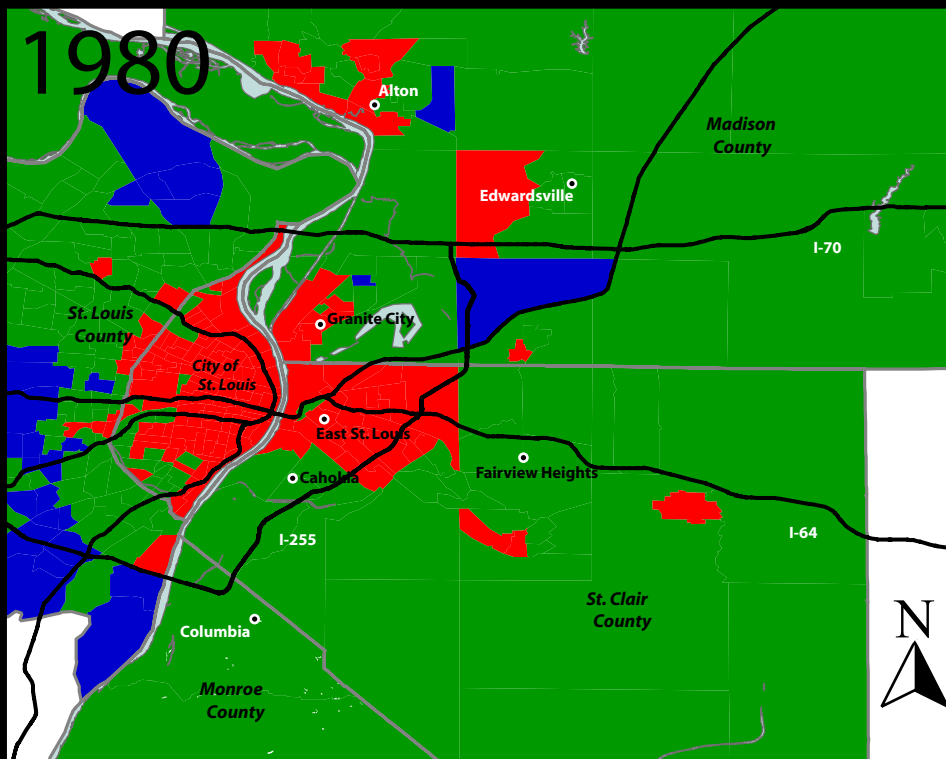

1980

# United Congregations of Metro-East

Map by Alan Lamberg

median household income by census tract relative to MSA average

under 75%

interstates

75% to 125%

above 125%

1990