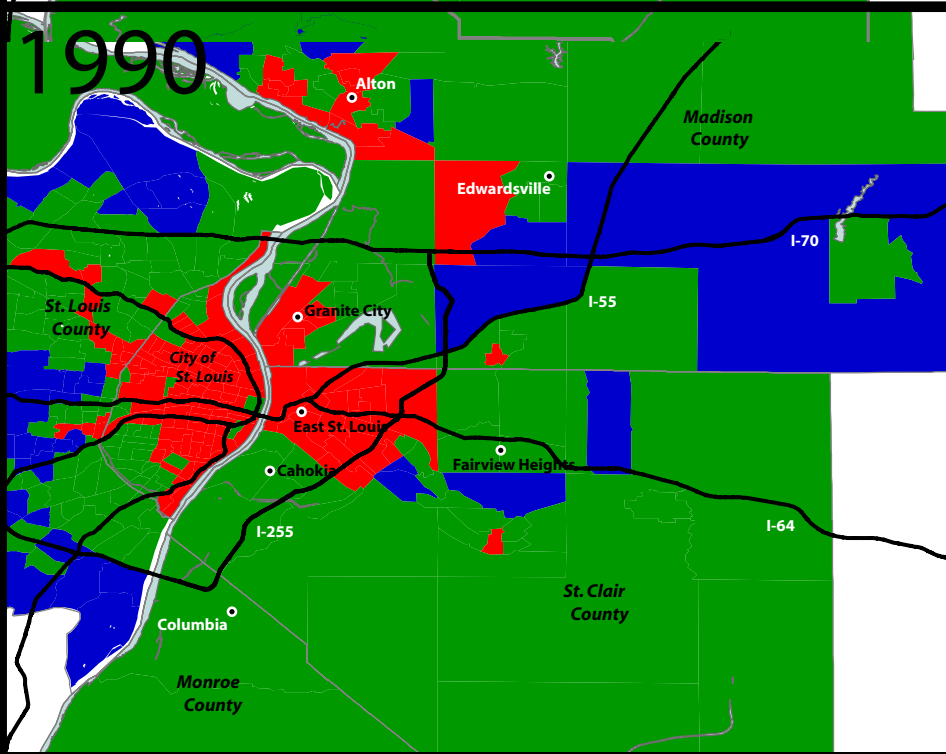

# United Congregations of Metro-East

Map by Alan Lamberg

median household income by census tract relative to MSA average

under 75%

interstates

75% to 125%

above 125%

1990

2000